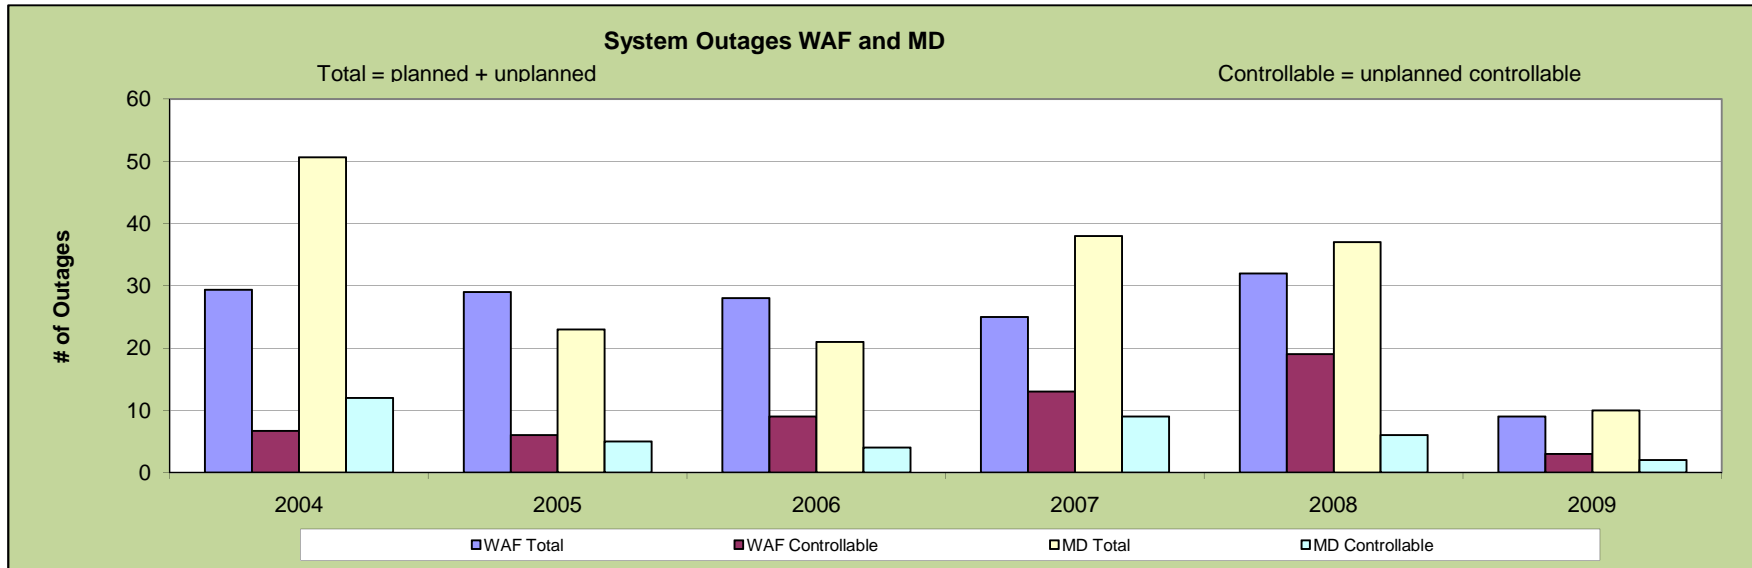

Total System Outages

	WAF		MD		
WAF Total Outage	WAF Controllable	MD Total Outage	MD Controllable		
2004	29	7	51	12	Updated as of 7/21/09
2005	29	6	23	5	
2006	28	9	21	4	
2007	25	13	38	9	
2008	32	19	37	6	
2009	9	3	10	2	