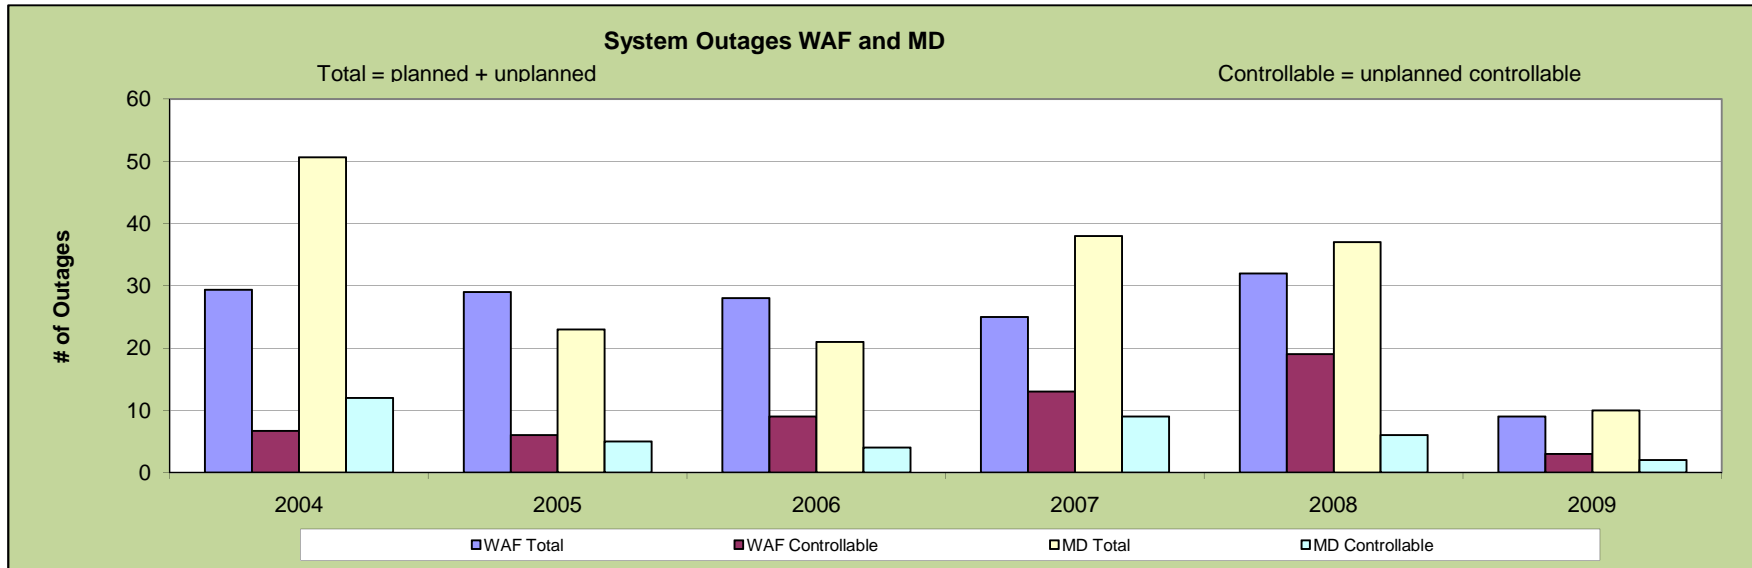

Total System Outages

	WAF		MD		
	WAF Total Outage	WAF Controllable	MD Total Outage	MD Controllable	
2004	29	7	51	12	Updated as of 7/21/09
2005	29	6	23	5	
2006	28	9	21	4	
2007	25	13	38	9	
2008	32	19	37	6	
2009	9	3	10	2	